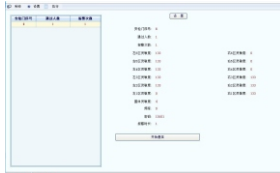

➤ PC Network for Software System Control

RS-485, Ethernet interface, with USB converter for simple connection. Transit statistical data analysis via wire /wireless, managing data from multi detectors.

Part# SG-WT003