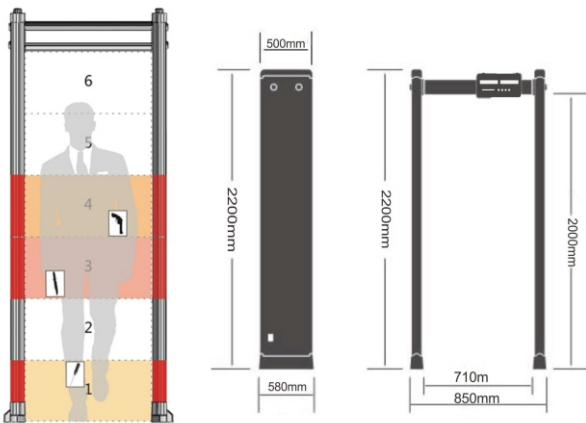

SG 8008 WALK THROUGH METAL DETECTOR

Features

The SG 8008 features the advanced multiple targets pinpointing technology with uniform distribution 6 detection zones, quick, accurate analysis for the weapon and other suspicious, indicating with alarm if the targets are located on the left, right or center of the body as well as the height in transit.

Technical Parameters

- Sensitivity Level: 255 grades(adjustable)
Distinct Sensitivity Level: 400 grades(adjustable)
Power consumption: <30 W
Sensitivity Grade: High, Middle, Low
Vertical Channel Size: 2000 x 710 mm
Vertical Dimension: 2200(H) x 850(W) x 500(D)mm
Working Frequency Range: 1~16 bands
Working Voltage: AC 220V, 50~60 Hz
Working Environment Temperature: -20°C ~ +45°C
Pass through rate: Over 60 people per minute

6 Even Localization Zones

Package

- N.W/G.W: 55KG/65KG
Detection Door Size: 2300*330*680mm/ctn
Volume: 0.52m³/ctn
Wooden case(optional)

 Istanbul Office

Necip Fazıl Mah . Güney Sok
No:5/3 Kat:2 ümraniye . Istanbul Turkey