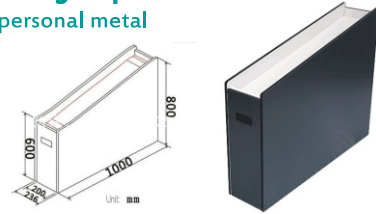

➤ Metal Detector Divesting Slope Table

To collect and manage the personal metal Belongings when in transit.

Part#: SG-WT004

➤ Integrated Turnstile for Access Control

Integrated the Turnstile into the detectors, when detector alarms, turnstile closes, no entry, vice-versa.

Part#: SG-WT005

➤ Multifunctional Camera

- Night Vision(color/black&white)
- 720P/1080FHD/1296P Resolution
- TF card storage
- 145 wide-angle lens
- Support multi-language

Part#: SG-WT007